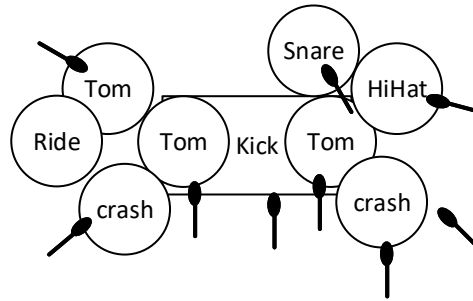

Stage Rider: Voix du Bois

12.07.2021

Guitar 2:
Sennheiser MD 409 (SM57)

Roland
Jazz Chorus
Guitar Amp

Drums:

Kick: AKG D112 (Shure Beta 52a, Audix D6)
Snare: SE V7x (SM 57, Audix i5)
Overhead: SE8, AKG C214
Hihat: SE8 or other
Toms: SM57 or other

Bass:
Bulid in DI Box

Bass Amp
Mesa D800+ (G&K)
Glockenklang 4*10

Guitar 1:
DI Box

Line6
Pedal

DI Box

Guitar Monitor
(provided by
Voix du Bois)

Balaphon:
2 * Rode NT5
(are provided by Voix du Bois)

Back Vocal:
Rode M2 (SM58)

Conga:
SM 57

Percussion:
2-3 * AKG C214 (SM57)

Lead Vocal&Talking Drum:
SM58 (AKG C7)

Djembe:
SM57

Back Vocal:
Rode M2 (SM58)
Sopran/Tenor Sax:
Beyerdynamic M201 (SM57)