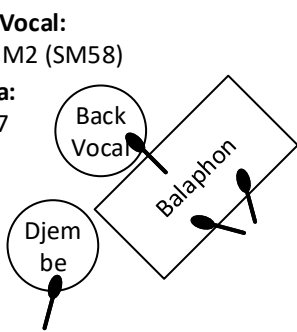

Bass:
Bulid in DI Box

Bass Amp
Mesa D800+ (G&K)
Glockenklang 4*10

Guitar 1:
DI Box

Line6
Pedal

DI Box

Guitar Monitor
(provided by
Voix du Bois)

Balaphon:
2 * Rode NT5
(are provided by Voix du Bois)

Back Vocal:
Rode M2 (SM58)

Conga:
SM 57

Percussion:
2-3 * AKG C214 (SM57)

Lead Vocal&Talking Drum:
SM58 (AKG C7)

Djembe:
SM57

Back Vocal:
Rode M2 (SM58)
Sopran/Tenor Sax:
Beyerdynamic M201 (SM57)